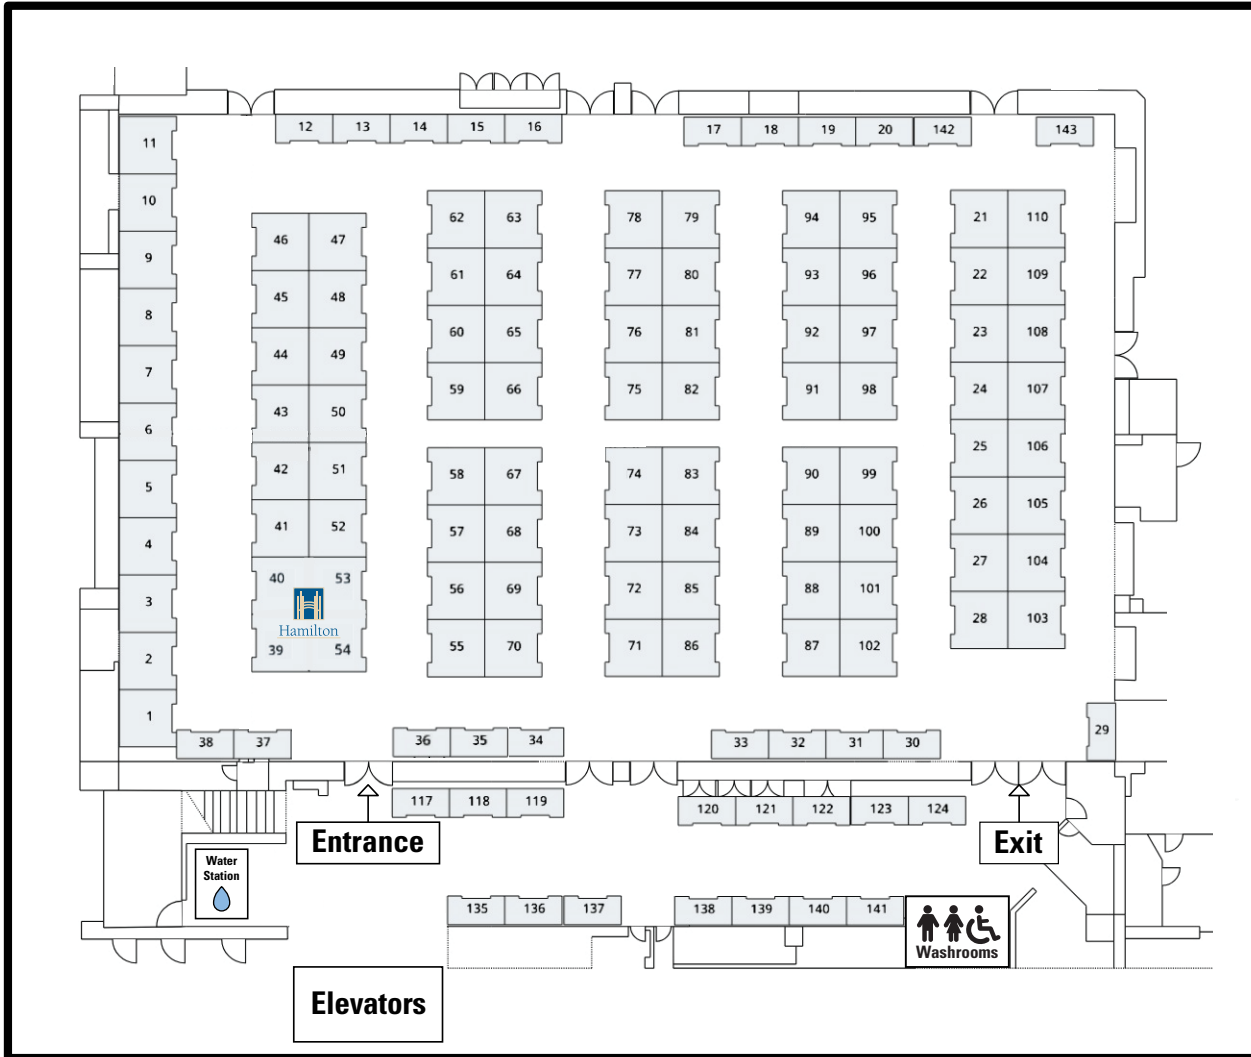

First Floor:

Third Floor:

**Fedcap Canada,
 Student Advising
 Booths**

**LinkedIn
 Headshots**

11:00 a.m. to 1:00 p.m.

IN PARTNERSHIP WITH

Employers at Connect to Careers

Company Name	Booth Number	Legend
City of Hamilton - HSR	53	  
City of Hamilton - Human Resources	54	  
Hamilton Business Centre	39	  
Hamilton Immigration Partnership Council	40	  